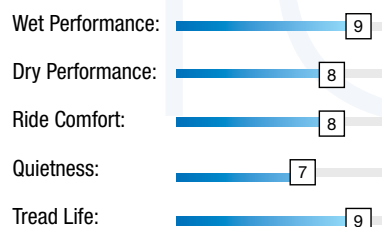

TERRAMAX A/T4s

ON/OFF ROAD LIGHT TRUCK & SUV TIRE

Introducing the all new Terramax A/T 4s, one of the first in the value tier to be approved for severe snow conditions and designated with the 3PMS Mountain/Snowflake symbol. Designed to deliver superior traction for SUVs, pickups and vans both on and off the road. The Terramax A/T 4s provides exceptional handling, on-and off-road stability while maintaining a comfortable ride.

A True Year Round Tire:

- 3 Peak Mountain Snowflake Certified (3PMS) for severe snow performance.

Stability and Traction in All Conditions:

- Aggressive open shoulder design increases stability and traction in all weather conditions. Trapezoidal claw design on the shoulder edge increases traction in snow and mud, dissipates heat and enhances durability.

Stone Ejectors:

- Stone ejectors withstand harsh road conditions.

Aggressive Tread Design:

- Jagged edge tread blocks improve grip on ice and in the mud providing superior traction. Zig zag grooves and continuous center block provide outstanding grip and superior handling.

Warranty:

- 50,000 mile/48-month Limited Tread Life Protection
- Free 1-Year Road Hazard Replacement Program on P-metric and LT Sizes