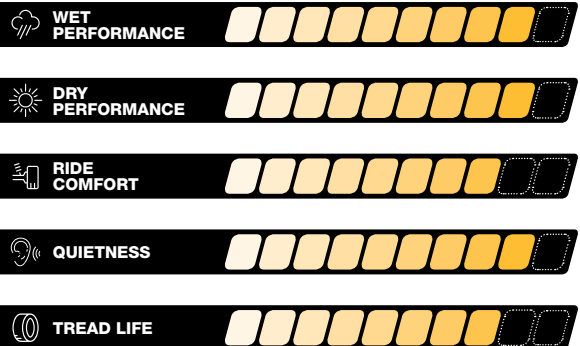

ENVIRONMENTALLY FRIENDLY PRODUCTION AND MATERIALS

Specially formulated compound for improved wear characteristics using the latest in environmentally friendly processes and materials.

UTQG RATING

P-METRIC = 500 A A