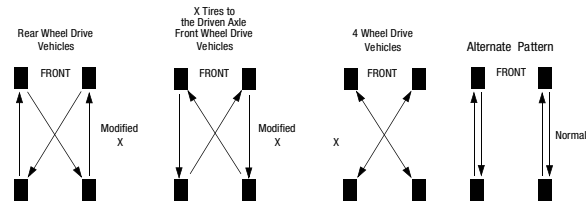

APPROVED TIRE ROTATION PATTERNS*

• None of the patterns illustrated shows rotation of a spare tire. "Temporary Use" or "Mini" spares cannot be included in a rotation pattern. A full size comparable spare tire (that is, same size & radial type) may be included in any of the patterns shown above by inserting the spare in the right rear position. The tire that would have moved to the right rear position becomes the spare.

*When rotating tires with a directional tread pattern, observe the arrows molded on the tire sidewall which show the direction the tire should turn. For vehicles that are equipped with different size tires front to rear, refer to the vehicle manufacturer's rotation procedures in the vehicle owner's manual.

TIRE REGISTRATION

Purchasers of tires will receive tire registration information from your tire dealer at the time you purchase your tires. For easy registration online please visit tirereg.tbcbands.com. This will ensure you to be contacted in the event of a product recall.

Dealer Issuing Warranty:	
Address:	
City:	State:
Zip:	Phone No.:
Issued to:	
Address:	
City:	State:
Zip:	Phone No.:
Purchase Date:	
Speedometer Reading at time of Sale: ____	
Make of Car:	Year: ____
Check one of the following: New Sale Warranty Replacement	
TIRE SERIAL NUMBERS	
1.	2.
3.	4.
5.	6.

IMPORTANT: Inspection/rotation is required every 5,000 to 6,000 miles. Vehicle owner/user must retain rotation record.

SAW - 0525