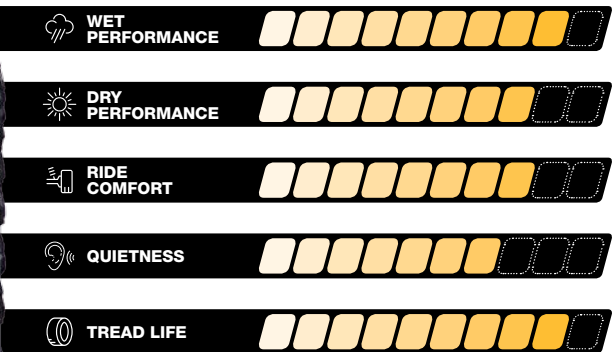

EVERY DAY, EVERY MONTH, ALL YEAR
3 Peak Mountain Snowflake Certified (3PMS) for severe snow performance. LT sizes are also pinned for studs. 3D multi-wave siping adds traction on winter roads.

LEGITIMATE PERFORMER ON/OFF THE ROAD
Deep tread depth. Tread extending onto sidewall create a desired appearance and provide real world function with extra traction and protection when the environment demands it.

OPTIMIZED TREAD DESIGN
Squared profile and staggered scalloped shoulder lugs with stone ejectors maximize traction while continuously removing debris in the voids. Center tread block design ensures vehicle stability. In addition, Finite Element Analysis promotes ride comfort with reduced road noise for a RT tire.