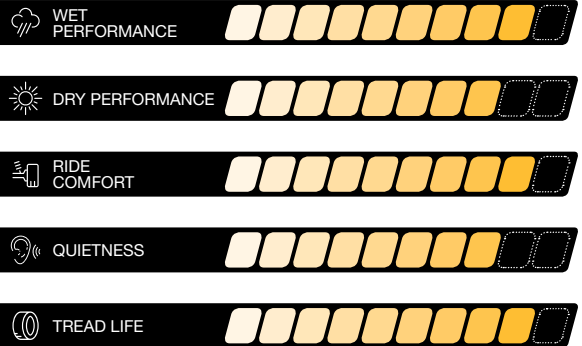

OPTIMIZED CONTACT AREA

Tread blocks with wide shoulder blocks promote stability and reliable traction.

CIRCUMFERENTIAL GROOVES

Four straight channel grooves improve wet handling and hydroplane resistance.

MULTI PITCH TREAD DESIGN

Staggered lug tread pattern ensures effective road harmonics providing a quiet ride.

RIDE COMFORT

Proprietary rubber compounds and tread optimization result in quiet, comfortable ride while promoting even wear characteristics.