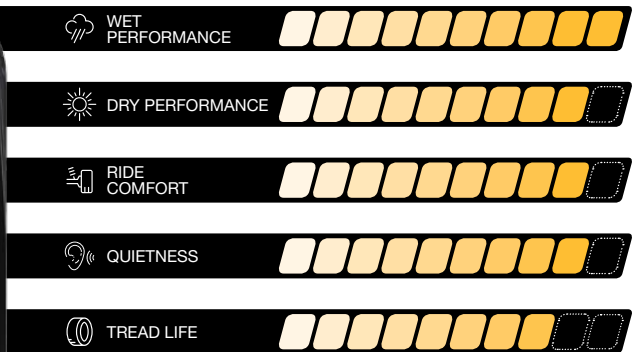

QUIET RIDE TECHNOLOGY

The innovative tread pattern, with additional tread blocks, minimizes noise and absorbs road impact, providing a quieter and more comfortable driving experience..

UTQG RATING

V, W AND Y RATED
600 A A