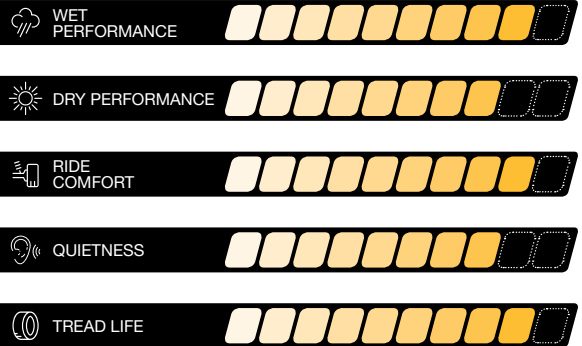

ATREZZO SH408

ALL-SEASON PERFORMANCE TIRE

The Atrezzo SH408 is a modern all season tread design that provides increased handling and traction, while still offering a safe and comfortable driving experience.

OPTIMIZED CONTACT AREA

Tread blocks with wide shoulder blocks promote stability and reliable traction.

CIRCUMFERENTIAL GROOVES

Four straight channel grooves improve wet handling and hydroplane resistance.

MULTI PITCH TREAD DESIGN

Staggered lug tread pattern ensures effective road harmonics providing a quiet ride.

RIDE COMFORT

Proprietary rubber compounds and tread optimization result in quiet, comfortable ride while promoting even wear characteristics.

All sizes feature black side walls (BSW)