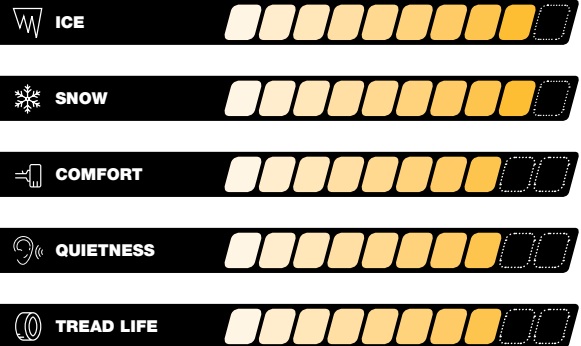

DIAGONAL 3D SIPING

3D siping to better control pressure distribution and improve the tire's rigidity. It minimizes the tire deformation during driving and delivers better stability when braking and turning.