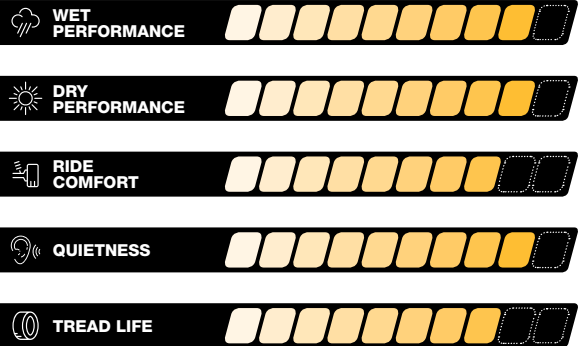

ENVIRONMENTALLY FRIENDLY PRODUCTION AND MATERIALS

Specially formulated compound for improved wear characteristics using the latest in environmentally friendly processes and materials.

UTQG RATING

P-METRIC = 500 A A