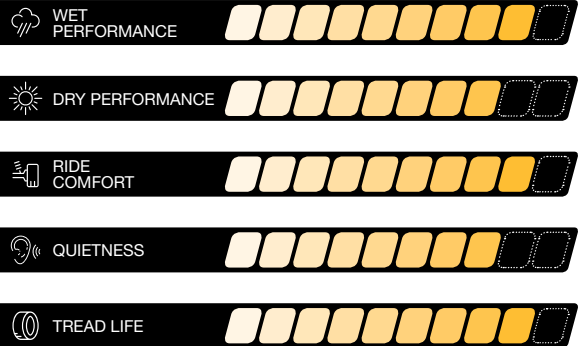

ATREZZO SH408

ALL-SEASON PERFORMANCE TIRE

The Atrezzo SH408 is a modern all season tread design that provides increased handling and traction, while still offering a safe and comfortable driving experience.

OPTIMIZED CONTACT AREA

Tread blocks with wide shoulder blocks promote stability and reliable traction.

CIRCUMFERENTIAL GROOVES

Four straight channel grooves improve wet handling and hydroplane resistance.

MULTI PITCH TREAD DESIGN

Staggered lug tread pattern ensures effective road harmonics providing a quiet ride.

RIDE COMFORT

Proprietary rubber compounds and tread optimization result in quiet, comfortable ride while promoting even wear characteristics.