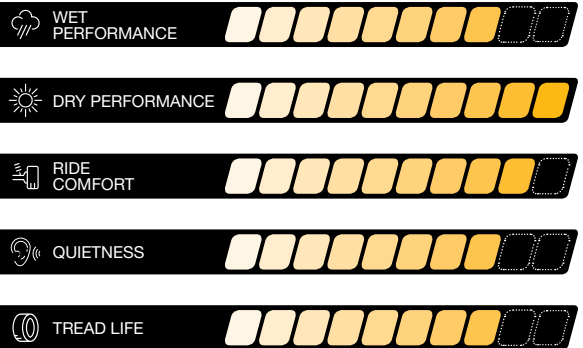

EXTRA LOAD CARRYING CAPACITY

Provides enhanced durability and strength under load.

UTQG RATING
V = 420 A A
W = 420 A A