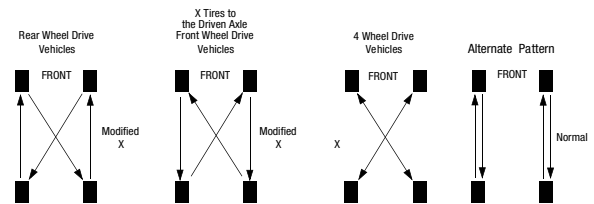

• Never drive on tires that have less than 2/32nds of an inch of tread remaining; replace tires as soon as the tread reaches the treadwear indicators molded into the tread grooves of the tire which reveal when the tread depth remaining is 2/32nds of an inch. Continued use creates a serious risk of tire failure, loss of control & serious injury

• Never operate your vehicle at speeds above that posted or speeds that are not justified by the road conditions

APPROVED TIRE ROTATION PATTERNS*

• None of the patterns illustrated shows rotation of a spare tire. "Temporary Use" or "Mini" spares cannot be included in a rotation pattern. A full size comparable spare tire (that is, same size & radial type) may be included in any of the patterns shown above by inserting the spare in the right rear position. The tire that would have moved to the right rear position becomes the spare.

*When rotating tires with a directional tread pattern, observe the arrows molded on the tire sidewall which show the direction the tire should turn. For vehicles that are equipped with different size tires front to rear, refer to the vehicle manufacturer's rotation procedures in the vehicle owner's manual.

TIRE REGISTRATION

Purchasers of tires will receive tire registration information from your tire dealer at the time you purchase your tires. For easy registration online please visit tirereg.tbcbands.com. This will ensure you to be contacted in the event of a product recall.

Dealer Issuing Warranty:	
Address:	
City:	State:
Zip:	Phone No.:
Issued to:	
Address:	
City:	State:
Zip:	Phone No.:
Purchase Date:	
Speedometer Reading at time of Sale:	
Make of Car:	Year:
Check one of the following: ☐ New Sale ☐ Warranty ☐ Replacement	
TIRE SERIAL NUMBERS	
1.	2.
3.	4.
5.	6.

IMPORTANT: Inspection/rotation is required every 5,000 to 6,000 miles. Vehicle owner/user must retain rotation record.

SAW - 1123