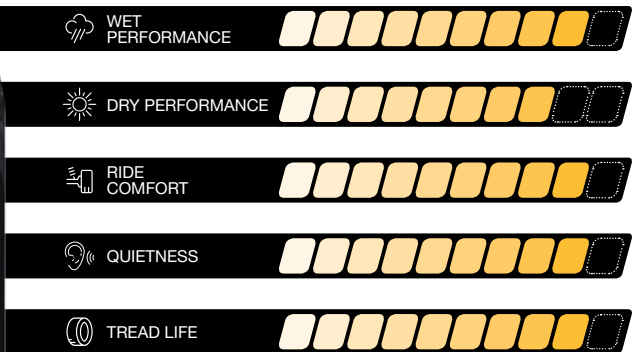

FUEL EFFICIENT

Proprietary rubber compounds engineered with lower rolling resistance enhance fuel efficiency, offering even greater savings compared to all-terrain and rugged-terrain counterparts.