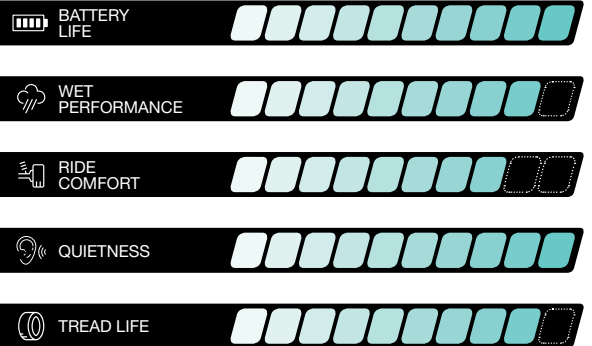

ADVANCED TREAD PATTERNS AND COMPOUNDS

Built with advanced tread patterns and specially formulated rubber compounds to handle the instant torque of electric vehicles and deliver dynamic driving performance in various road conditions

Limited Tread Life Protection:
50,000 miles ELECTRIC VEHICLE &
HYBRID Vehicles (Note: Half mileage for
rear if different size than front) 60 months