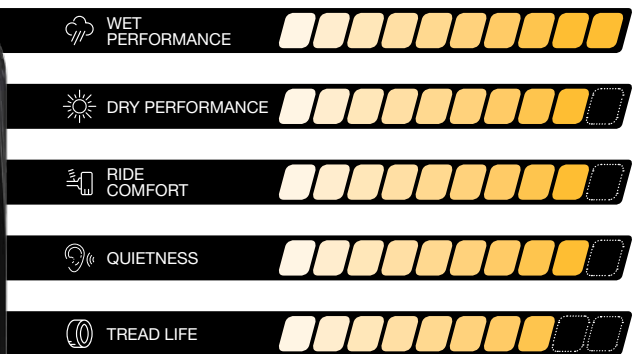

QUIET RIDE TECHNOLOGY

The innovative tread pattern, with additional tread blocks, minimizes noise and absorbs road impact, providing a quieter and more comfortable driving experience..

UTQG RATING
V, W AND Y RATED
600 A A