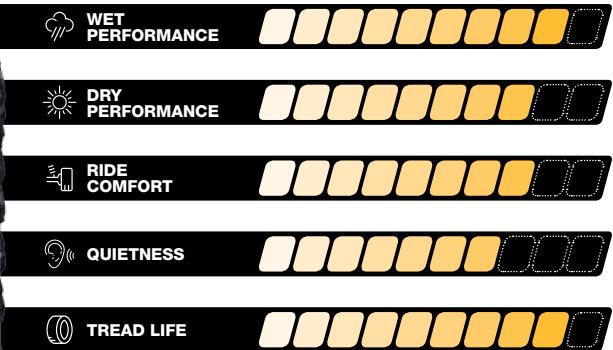

EVERY DAY, EVERY MONTH, ALL YEAR
3 Peak Mountain Snowflake Certified (3PMS) for severe snow performance. LT sizes are also pinned for studs. 3D multi-wave siping adds traction on winter roads.

LEGITIMATE PERFORMER ON/OFF THE ROAD
Deep tread depth. Tread extending onto sidewall create a desired appearance and provide real world function with extra traction and protection when the environment demands it.

OPTIMIZED TREAD DESIGN
Squared profile and staggered scalloped shoulder lugs with stone ejectors maximize traction while continuously removing debris in the voids. Center tread block design ensures vehicle stability. In addition, Finite Element Analysis promotes ride comfort with reduced road noise for a RT tire.