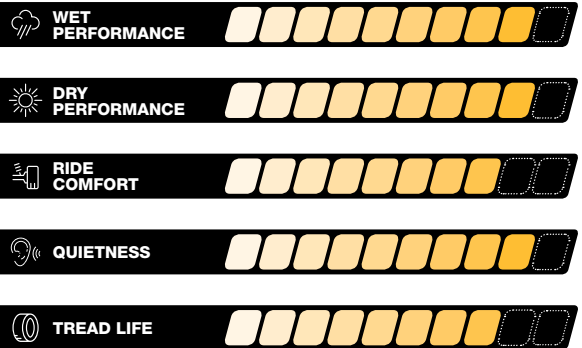

ENVIRONMENTALLY FRIENDLY PRODUCTION AND MATERIALS

Specially formulated compound for improved wear characteristics using the latest in environmentally friendly processes and materials.

UTQG RATING

P-METRIC = 500 A A