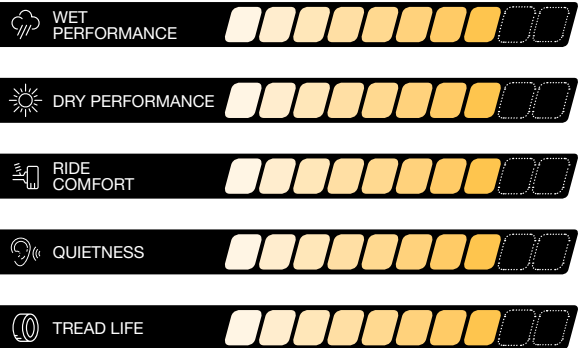

TERRAMAX A/T 4S

ON/OFF ROAD LIGHT TRUCK & SUV TIRE

The Terramax A/T 4S is one of the first tires in the value tier to be approved for severe snow conditions and designated with the 3PMS Mountain/Snowflake symbol. Designed to deliver superior traction for SUVs, pickups and vans both on and off the road. The Terramax A/T 4S provides exceptional handling and on- and off-road stability, while maintaining a comfortable ride.

A TRUE YEAR ROUND TIRE

3 Peak Mountain Snowflake Certified (3PMS) for severe snow performance.

AGGRESSIVE TREAD DESIGN

Jagged edge tread blocks improve grip on ice and in the mud, providing superior traction. Zig zag grooves and continuous center block provide outstanding grip and superior handling.

STABILITY AND TRACTION IN ALL CONDITIONS

Aggressive, open shoulder design increases stability and traction in all weather conditions. Trapezoidal claw design on the shoulder edge increases traction in snow and mud, dissipates heat and enhances durability.

STONE EJECTORS

Stone ejectors withstand harsh road conditions.

UTQG RATING

P-METRIC = 500 A B