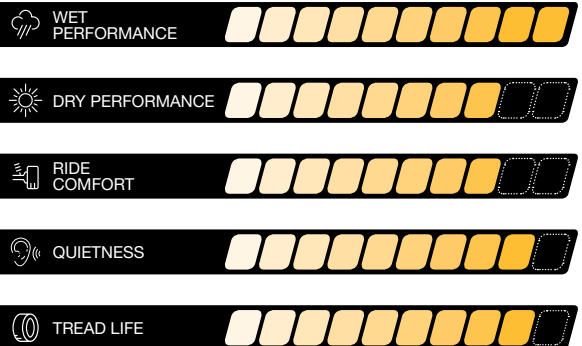

ENVIRONMENTALLY FRIENDLY PRODUCTION AND MATERIALS

Specially formulated compound for improved wear characteristics using the latest in environmentally friendly processes and materials.

UTQG RATING

P-METRIC = 800 A A