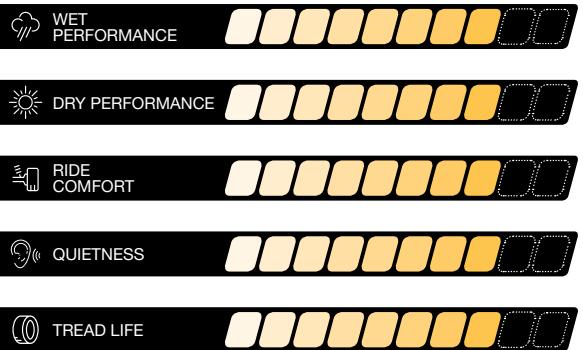

HIGH-SPEED MANEUVERABILITY

Wide shoulder blocks enhance high-speed cornering stability and handling.

UTQG RATING

V, W, Y = 340 A A

W = 380 AA A