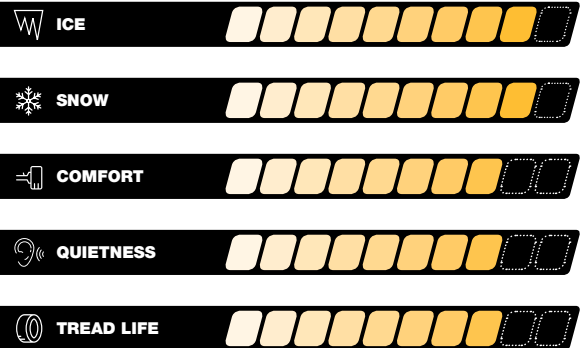

DIAGONAL 3D SIPING

3D siping to better control pressure distribution and improve the tire's rigidity. It minimizes the tire deformation during driving and delivers better stability when braking and turning.