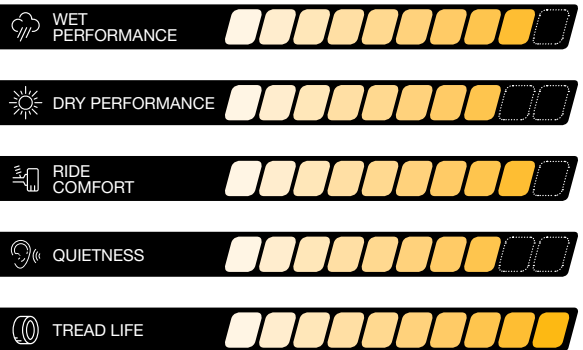

3D MULTI-SIPE TECHNOLOGY
Expands and expels substances for confident performance that regenerates with tire wear.

UTQG RATING	
T	= 520 A A
H	= 520 A A
V	= 520 A A
W	= 520 A A