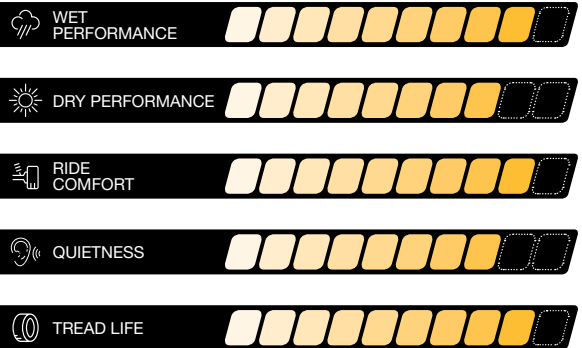

ATREZZO SH408

ALL-SEASON PERFORMANCE TIRE

The Atrezzo SH408 is a modern all season tread design that provides increased handling and traction, while still offering a safe and comfortable driving experience.

OPTIMIZED CONTACT AREA

Tread blocks with wide shoulder blocks promote stability and reliable traction.

CIRCUMFERENTIAL GROOVES

Four straight channel grooves improve wet handling and hydroplane resistance.

MULTI PITCH TREAD DESIGN

Staggered lug tread pattern ensures effective road harmonics providing a quiet ride.

RIDE COMFORT

Proprietary rubber compounds and tread optimization result in quiet, comfortable ride while promoting even wear characteristics.