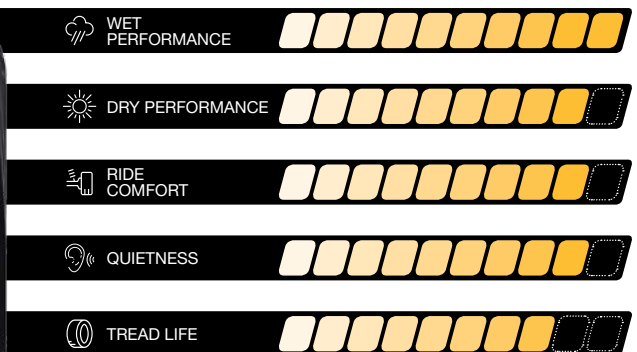

QUIET RIDE TECHNOLOGY

The innovative tread pattern, with additional tread blocks, minimizes noise and absorbs road impact, providing a quieter and more comfortable driving experience..

UTQG RATING
V, W AND Y RATED
600 A A