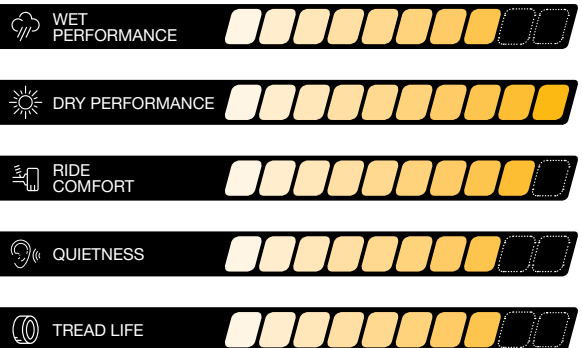

EXTRA LOAD CARRYING CAPACITY

Provides enhanced durability and strength under load.

UTQG RATING
V = 420 A A
W = 420 A A