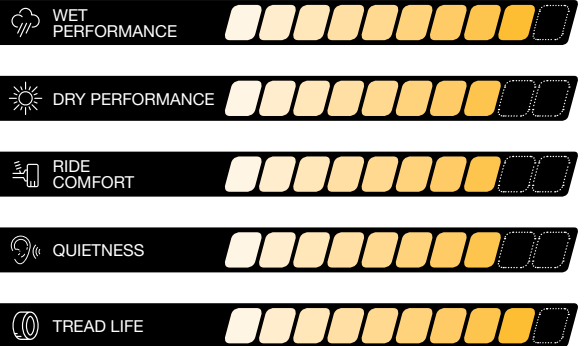

DURABILITY

Protective sidewall biters provide extra traction and help prolong the tire's lifespan.