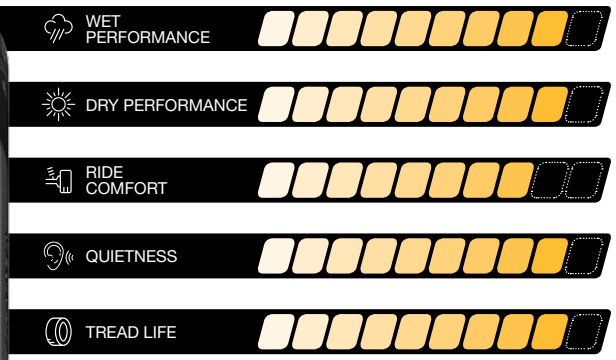

HANDLING

High tension cap ply with high rigidity bead enhances handling, cornering, and steering response.

UTQG RATING

P-METRIC = 700 A A