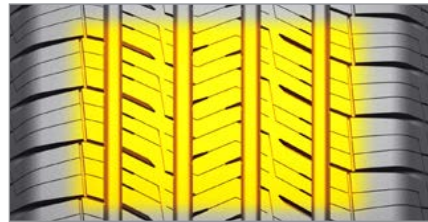

ATREZZO TCON

ALL-SEASON SUV TIRE

The ATREZZO TCON is a premium SUV/CUV all-season tire. Introducing TCON (Total Control) technology that uses proprietary rubber compounds that are more robust to withstand the additional needs of today's SUV's. The ATREZZO TCON is engineered for SUV vehicles to deliver a quiet, confident driving experience.