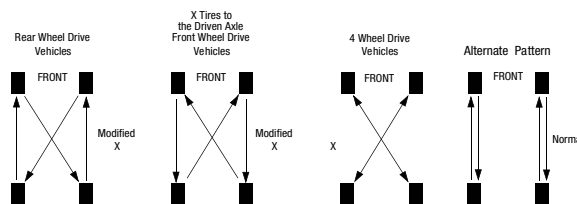

• Never drive on tires that have less than 2/32nds of an inch of tread remaining; replace tires as soon as the tread reaches the treadwear indicators molded into the tread grooves of the tire which reveal when the tread depth remaining is 2/32nds of an inch. Continued use creates a serious risk of tire failure, loss of control & serious injury

• Never operate your vehicle at speeds above that posted or speeds that are not justified by the road conditions

APPROVED TIRE ROTATION PATTERNS*

• None of the patterns illustrated shows rotation of a spare tire. "Temporary Use" or "Mini" spares cannot be included in a rotation pattern. A full size comparable spare tire (that is, same size & radial type) may be included in any of the patterns shown above by inserting the spare in the right rear position. The tire that would have moved to the right rear position becomes the spare.

*When rotating tires with a directional tread pattern, observe the arrows molded on the tire sidewall which show the direction the tire should turn. For vehicles that are equipped with different size tires front to rear, refer to the vehicle manufacturer's rotation procedures in the vehicle owner's manual.

TIRE REGISTRATION

Purchasers of tires will receive tire registration information from your tire dealer at the time you purchase your tires. For easy registration online please visit tirereg.tbcbands.com. This will ensure you to be contacted in the event of a product recall.

Dealer Issuing Warranty:	
Address:	
City:	State:
Zip:	Phone No.:
Issued to:	
Address:	
City:	State:
Zip:	Phone No.:
Purchase Date:	
Speedometer Reading at time of Sale:	
Make of Car:	Year:
Check one of the following: ☐ New Sale ☐ Warranty ☐ Replacement	
TIRE SERIAL NUMBERS	
1.	2.
3.	4.
5.	6.

IMPORTANT: Inspection/rotation is required every 5,000 to 6,000 miles. Vehicle owner/user must retain rotation record.

SAW - 1123