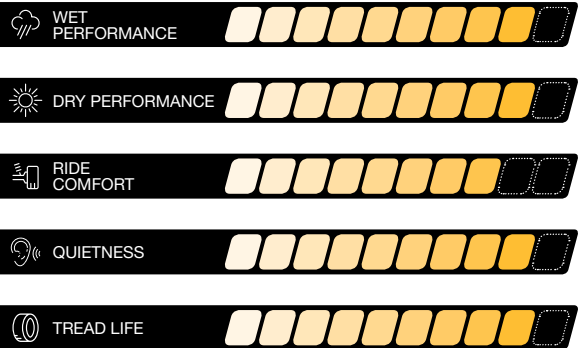

HANDLING

High tension cap ply with high rigidity bead enhances handling, cornering, and steering response.

UTQG RATING
P-METRIC = 700 A A