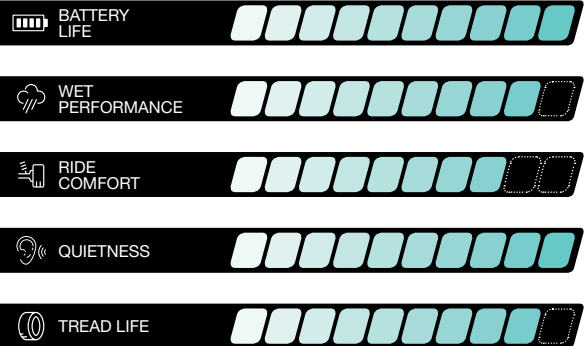

ADVANCED TREAD PATTERNS AND COMPOUNDS

Built with advanced tread patterns and specially formulated rubber compounds to handle the instant torque of electric vehicles and deliver dynamic driving performance in various road conditions

Limited Tread Life Protection:
50,000 miles ELECTRIC VEHICLE &
HYBRID Vehicles (Note: Half mileage for
rear if different size than front) 60 months