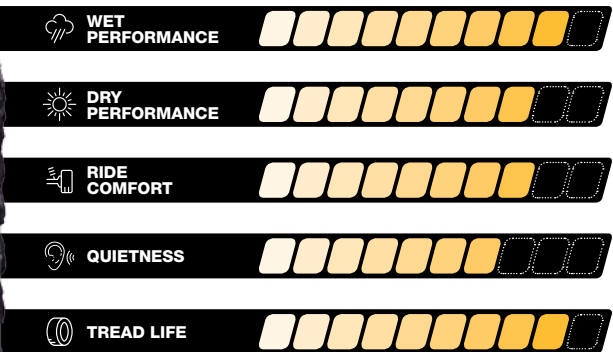

EVERY DAY, EVERY MONTH, ALL YEAR
3 Peak Mountain Snowflake Certified (3PMS) for severe snow performance. LT sizes are also pinned for studs. 3D multi-wave siping adds traction on winter roads.

LEGITIMATE PERFORMER ON/OFF THE ROAD
Deep tread depth. Tread extending onto sidewall create a desired appearance and provide real world function with extra traction and protection when the environment demands it.

OPTIMIZED TREAD DESIGN
Squared profile and staggered scalloped shoulder lugs with stone ejectors maximize traction while continuously removing debris in the voids. Center tread block design ensures vehicle stability. In addition, Finite Element Analysis promotes ride comfort with reduced road noise for a RT tire.