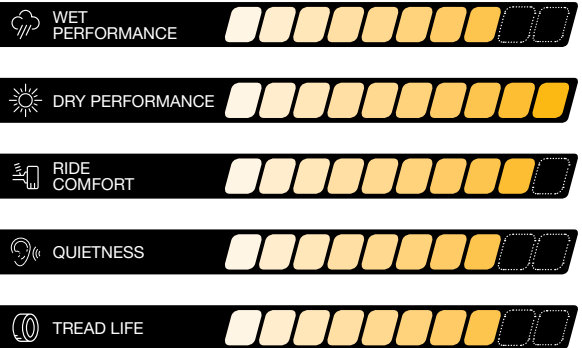

EXTRA LOAD CARRYING CAPACITY

Provides enhanced durability and strength under load.

UTQG RATING
V = 420 A A
W = 420 A A