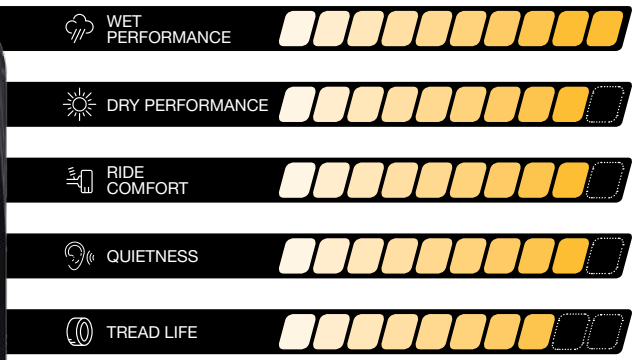

QUIET RIDE TECHNOLOGY

The innovative tread pattern, with additional tread blocks, minimizes noise and absorbs road impact, providing a quieter and more comfortable driving experience..

UTQG RATING
V, W AND Y RATED
600 A A