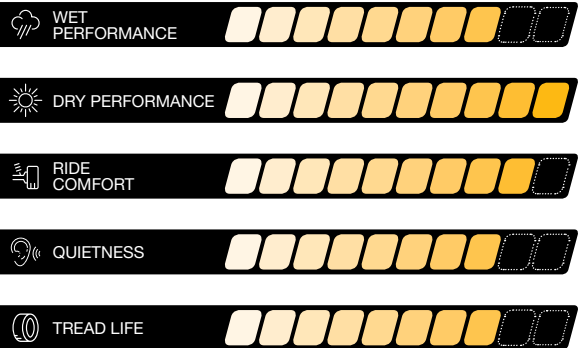

EXTRA LOAD CARRYING CAPACITY

Provides enhanced durability and strength under load.

UTQG RATING
V = 420 A A
W = 420 A A