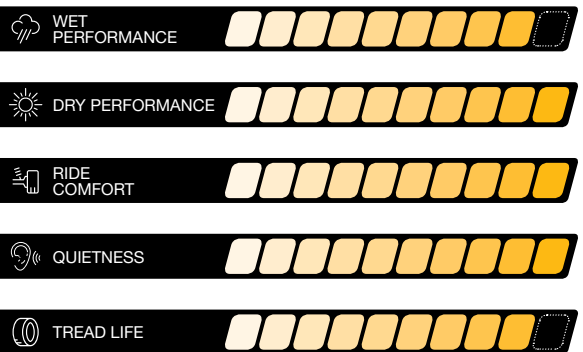

3D MULTI-SIPE TECHNOLOGY
Expands and expels substances for confident performance that regenerates with tire wear.

UTQG RATING	
T	= 520 A A
H	= 520 A A
V	= 520 A A
W	= 520 A A