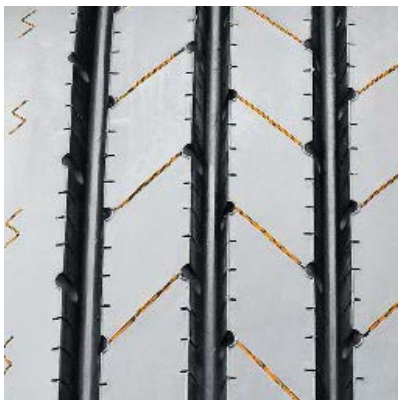

S637T

HD ST TRAILER

The Sailun S637T is an all-steel highway rib tire designed to provide the ultimate in performance for trailer applications. The heavy duty all steel construction delivers low rolling resistance, superior strength and durability while providing sure-footing and straight tracking. The S637T is perfect for all high load capacity trailer applications.

FEATURES & BENEFITS:

- All steel construction for maximum strength and load capacity.
- Multi-sipes improve traction in wet conditions and dissipate heat for prolonged tread life.
- Five rib design for improved stability.
- Solid shoulder to resist irregular wear and improve fuel efficiency.

* All steel construction specifically designed for Trailer application only. Requires special high load capacity wheel. Consult wheel manufacturer for proper application.

* Construction tout en acier expressément conçue pour les remorques. Nécessite une jante particulière dotée d'une très grande capacité de charge. Consultez le fabricant de la jante pour connaître son utilisation appropriée.

Multi-sipes improve traction in wet conditions and dissipate heat for prolonged tread life.

All steel construction for maximum strength and load capacity.

Five rib design for improved stability.