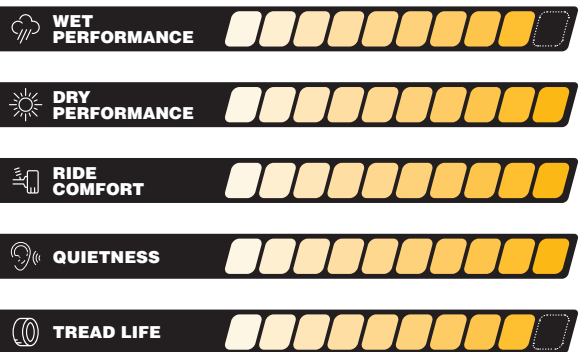

3D MULTI-SIPE TECHNOLOGY

Expands and expels substances for confident performance that regenerates with tire wear.

UTQG RATING
T = 520 A A
H = 520 A A
V = 520 A A
W = 520 A A