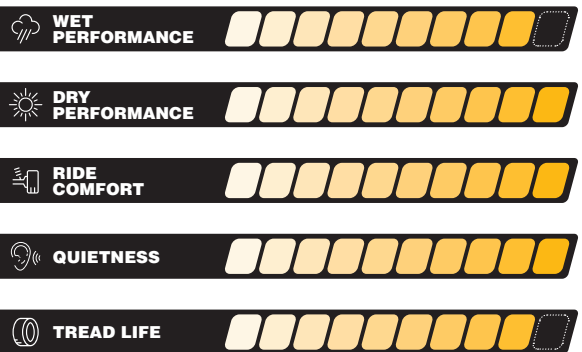

3D MULTI-SIPE TECHNOLOGY

Expands and expels substances for confident performance that regenerates with tire wear.

UTQG RATING
T = 520 A A
H = 520 A A
V = 520 A A
W = 520 A A