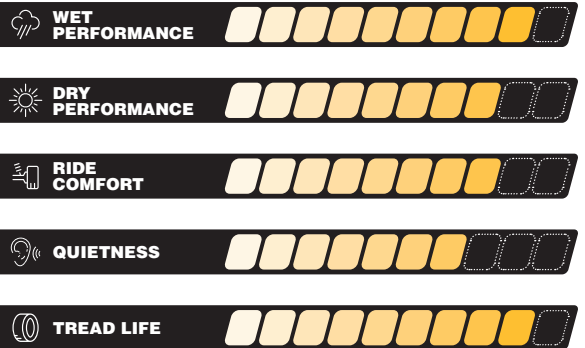

STONE EJECTORS

Stone ejectors withstand harsh road conditions.

UTQG RATING
P-METRIC = 500 A B