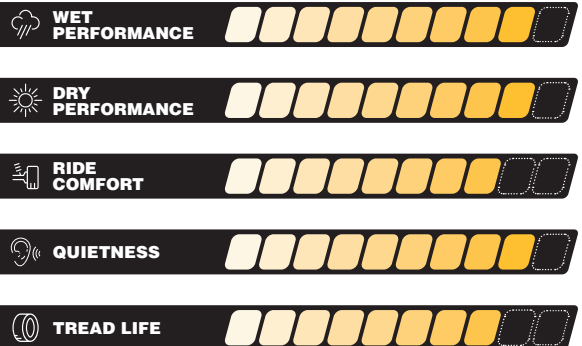

ENVIRONMENTALLY FRIENDLY PRODUCTION AND MATERIALS

Specially formulated compound for improved wear characteristics using the latest in environmentally friendly processes and materials.

UTQG RATING

P-METRIC = 800 A A