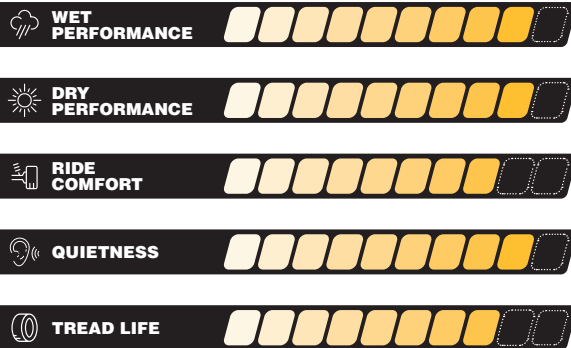

TERRAMAX HLT

ALL-SEASON LIGHT TRUCK & SUV TIRE

The Terramax HLT is a premium highway all-season tire made with the SUV and LT driver in mind. Engineered to deliver a quiet and stable ride, the Terramax HLT features our specially formulated compound to provide long lasting tread life and traction in all-season conditions.

REDUCED ROAD NOISE

Tread pattern effectively reduces noise to create a quiet driving experience.

LARGE CONTACT AREA

Tread blocks increase the contact area, improving overall handling and tread wear.

WIDE CHANNEL GROOVES

4 extra-wide grooves channel water to give you the traction you need to drive with confidence.

ENVIRONMENTALLY FRIENDLY PRODUCTION AND MATERIALS

Specially formulated compound for improved wear characteristics using the latest in environmentally friendly processes and materials.

UTQG RATING

P-METRIC = 800 A A