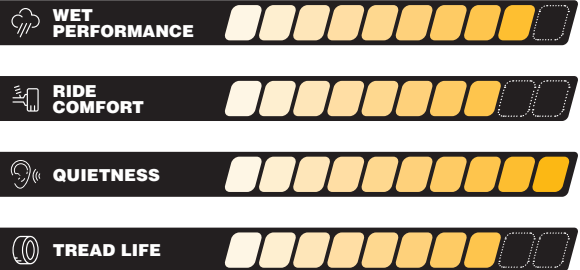

ADVANCED TREAD PATTERNS AND COMPOUNDS

Built with advanced tread patterns and specially formulated rubber compounds to handle the instant torque of electric vehicles and deliver dynamic driving performance in various road conditions