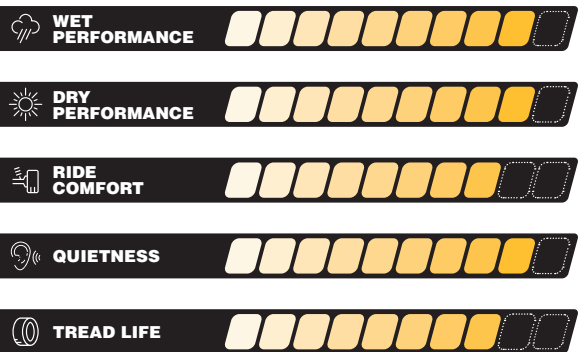

HIGH-SPEED MANEUVERABILITY

Wide shoulder blocks enhance high-speed cornering stability and handling.

UTQG RATING

V, W, Y = 340 A A

W = 380 AA A