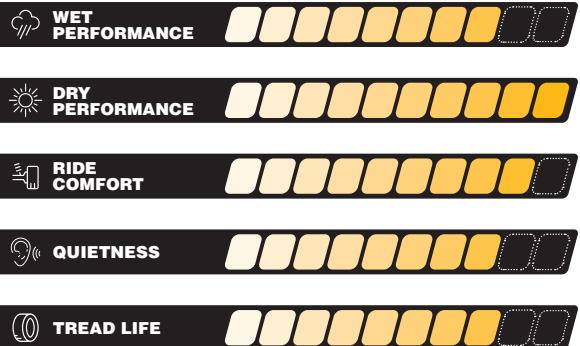

UTQG RATING

V = 420 A A

W = 420 A A