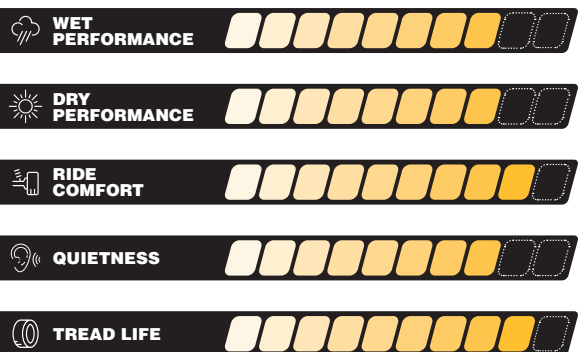

3D MULTI-SIPE TECHNOLOGY

High-angle tread blocks designed to extend the contact patch combined with symmetrical tread design enhance high-speed cornering and stability.

UTQG RATING
T = 480 A B
H = 420 A A
V = 420 A A