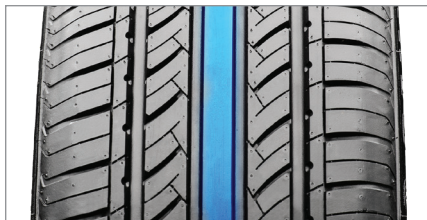

SUPERIOR TRACTION

Symmetrical tread design provides increased dry, wet and light snow traction.