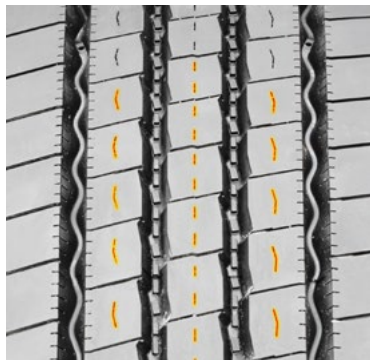

Reinforced sidewall improves the tread life on this all-position tire designed for multiple applications. Solid shoulder rib resists lateral scrub wear in regional applications. Obtain Tier 2 quality at a significant savings with Sailun.

Micro-sipes within groove walls for enhanced traction in all weather conditions.

Variable tread angles for self-cleaning and stone ejection.