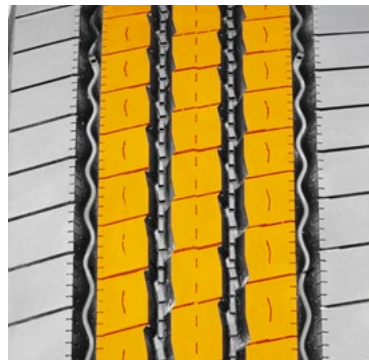

Reinforced sidewall for increased tread life.