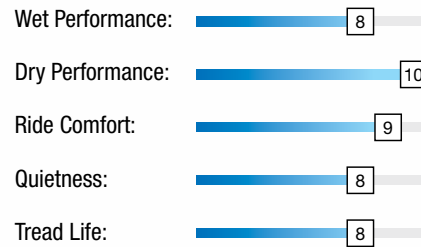

**SAILUN**  
**ATREZZO SVR LX+**  
 HIGH PERFORMANCE SUV TIRE

The SVR LX+ is a premium high-performance tire designed for SUVs, sport trucks, and crossover vehicles. A sporty design engineered with an advanced tread design, the SVR LX+ accentuates the appearance of your ride, while providing unparalleled all-season performance, comfort, and tread life. Perfect balance of style, luxury, and all-season performance for driving confidence in all weather conditions. Available in stylish 20"-24" sizes with M+S ratings for a wide range of OE and plus-size fits.

**Tread Characteristics:**

**Directional Tread Design:**

- Aggressive directional tread design with large tread blocks provide responsiveness and improved handling.

**Symmetric V-Shaped Channels:**

- Designed to provide excellent water evacuation for improved wet traction and reduced hydroplaning.

**Wide Open Shoulder Tread Blocks:**

- Enhance high-speed cornering stability and handling.

**Extra Load Carrying Capacity:**

- Provides enhanced durability and strength under load.

UTQG RATING:
V = 420 A A
W = 420 A A