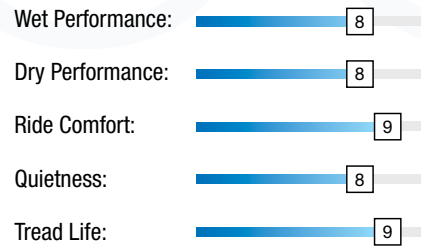

Tread Characteristics:

Superior Traction:

- Symmetrical tread design provides increased dry, wet and light snow traction.

Solid Center Rib:

- Improves on-line steering feel, stability and tread wear.

High-Speed Maneuverability:

- High angle tread blocks designed to extend the contact patch combined with symmetrical tread design enhance high speed cornering and stability.

Warranty:

- 45,000 mile/48-month Limited Tread Life Protection
- Free 1-year Road Hazard Replacement Program