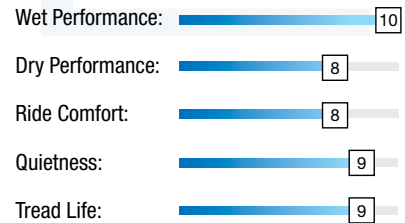

Warranty:

- 50,000 mile/48-month Limited Tread Life Protection
- Free 1-Year Road Hazard Replacement Program on P-metric and LT Sizes