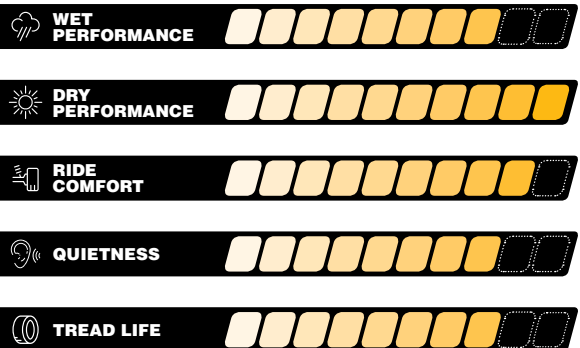

EXTRA LOAD CARRYING CAPACITY

Provides enhanced durability and strength under load.

UTQG RATING
V = 420 A A
W = 420 A A